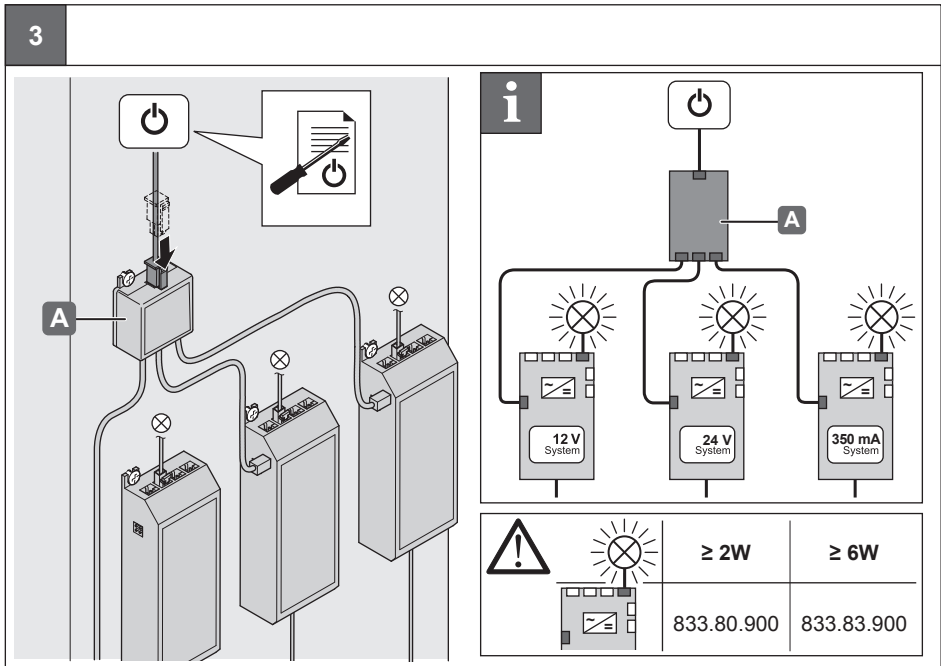

HDE 20.02.2012

732.28.293