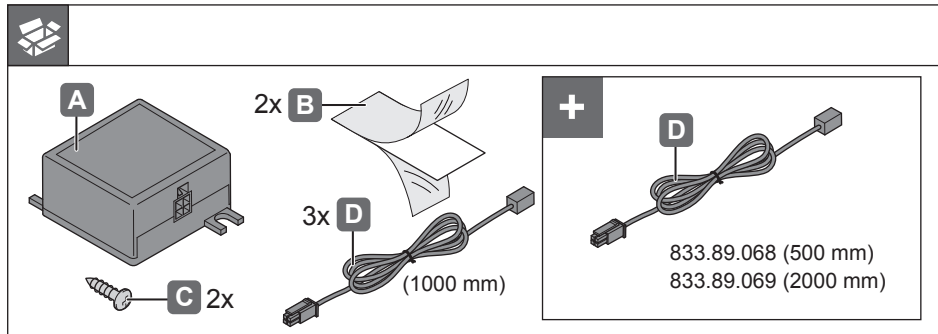

Loox

FITT-10214  
Issue 1

HÄFELE

833.89.061

Multi Driver Box

	T <sub>A</sub>	mm 40 x 38 x 17	= 833.74.900 833.74.901 833.77.900 833.77.901 833.80.900 833.80.901 833.83.900 833.83.901
833.89.061	0 °C – +45 °C +32 °F – +113 °F	40 x 38 x 17	