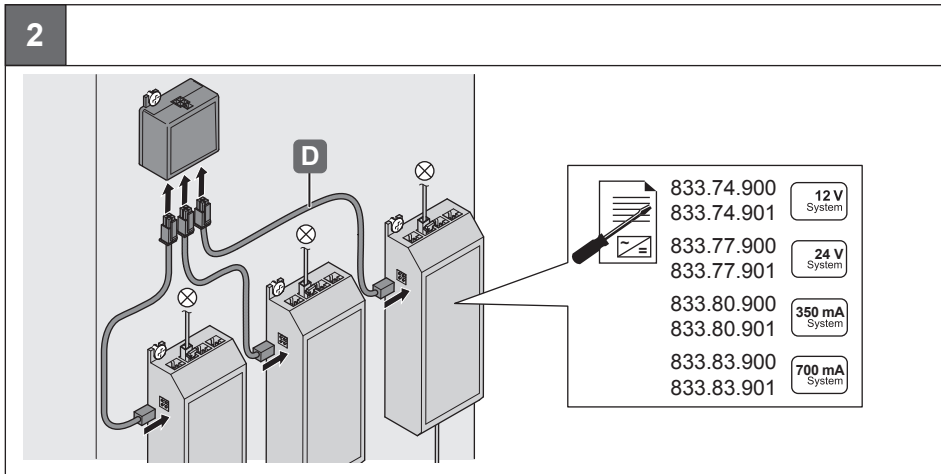

HDE 20.02.2012

732.28.293