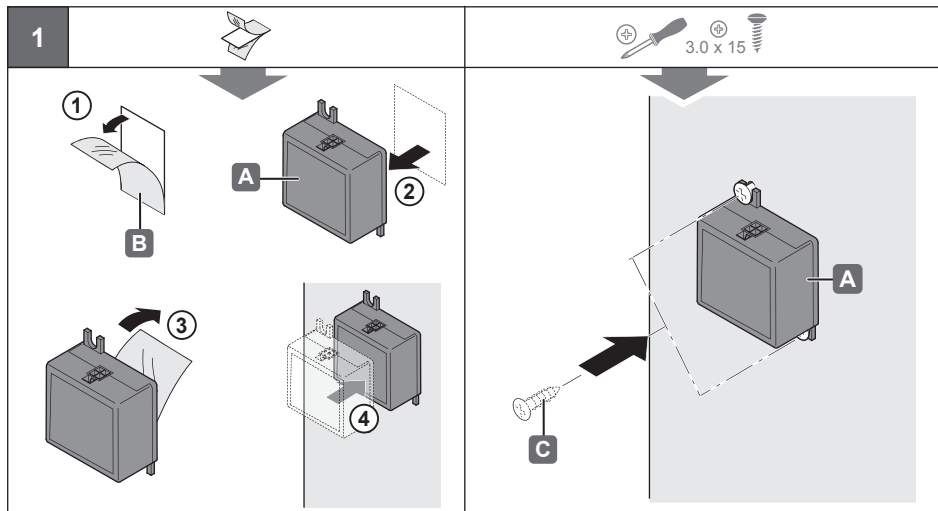

Loox

FITT-10214  
Issue 1

HÄFELE

833.89.061

Multi Driver Box

	T <sub>A</sub>	mm 40 x 38 x 17	= 833.74.900 833.74.901 833.77.900 833.77.901 833.80.900 833.80.901 833.83.900 833.83.901
833.89.061	0 °C – +45 °C +32 °F – +113 °F	40 x 38 x 17	