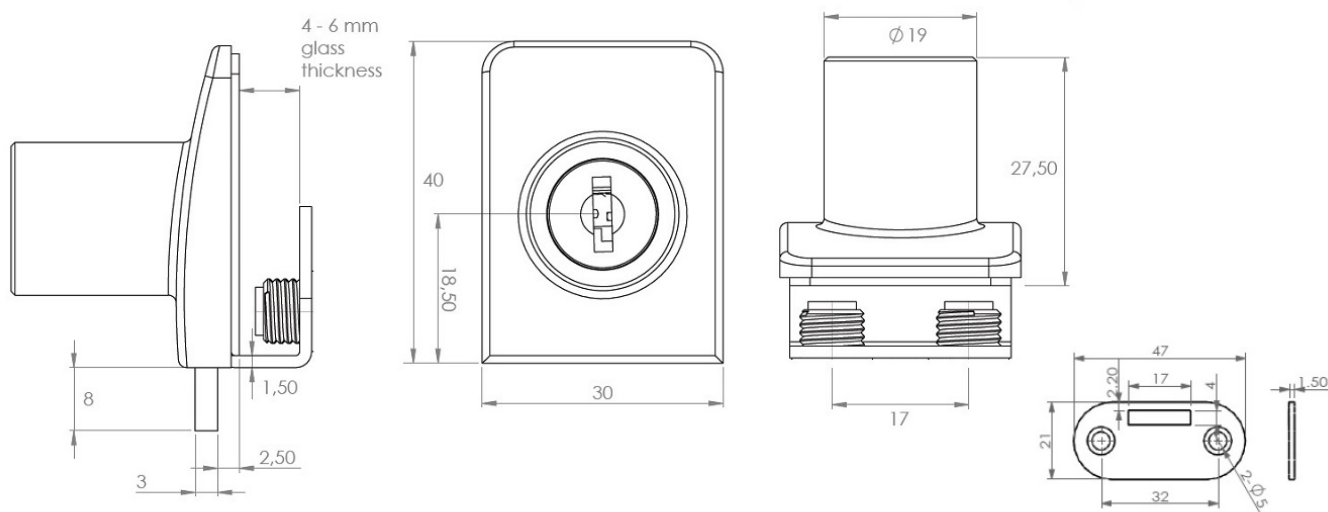

### Description:

Glass Door Lock "Square", F/Single Doors, Black Anod, W/SISO Oval Metal Key, 400 KD, W/2 Black Zamak Screws, W/, PVC Tip, 1 Black Flat Oval Metal Striking Plate, f/Glass, Thickness 4-6mm

### Item number:

14.09.522-5

Units	Box	Carton	HS Code	Barcode
Pcs.	10	100	8301300000	
				5704866494359