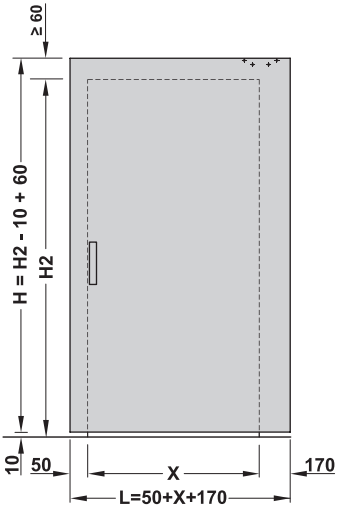

i

732.29.799

HDE 07.02.2022