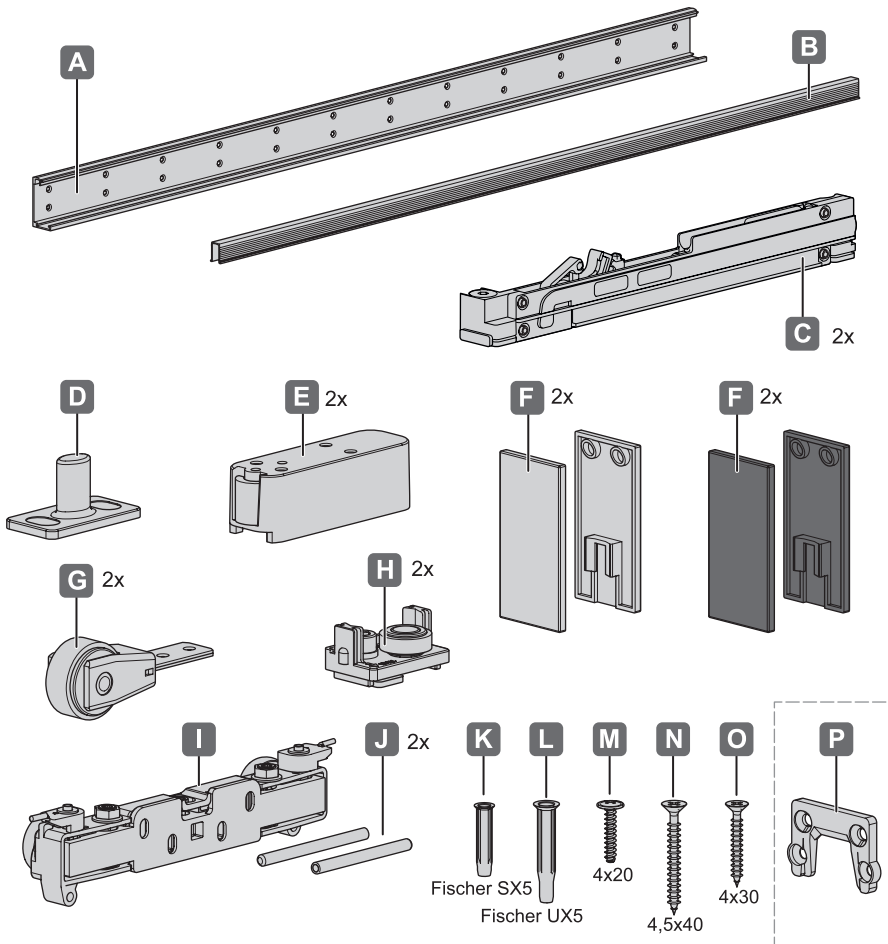

## Slido D-Line43 80M

940.59.008  
940.59.009

		D-Line43 80M
	L = 1100 mm	940.59.008
	L = 1800 mm	940.59.009

732.29.799

HDE 07.02.2022

i

732.29.799

HDE 07.02.2022

6 mm

PZ 1 / 2

4x (4,5 x 40)

4x

2x (4 x 30)

2x

732.29.799

6