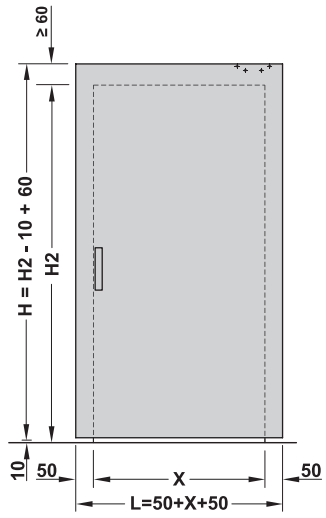

i

„mm“

732.29.799

HDE 07.02.2022