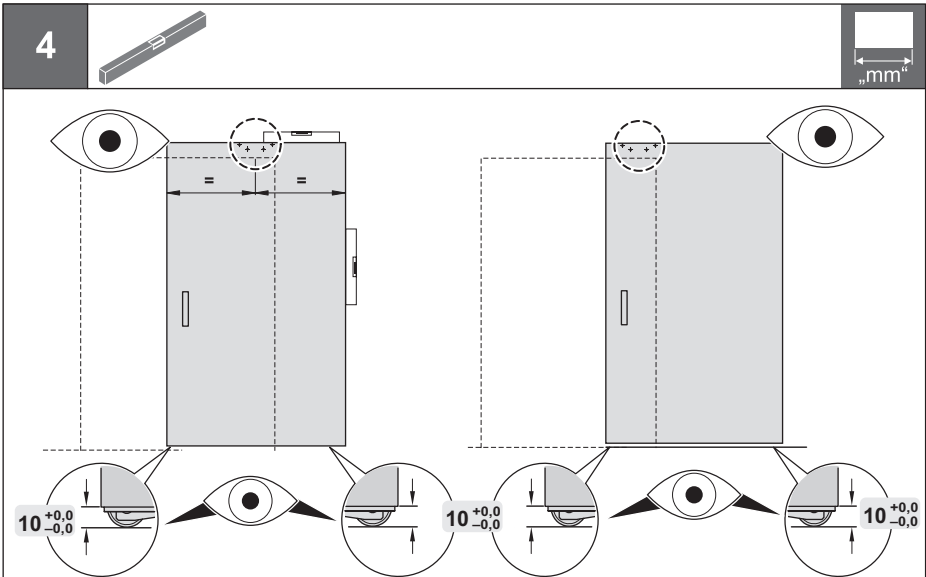

HDE 07.02.2022