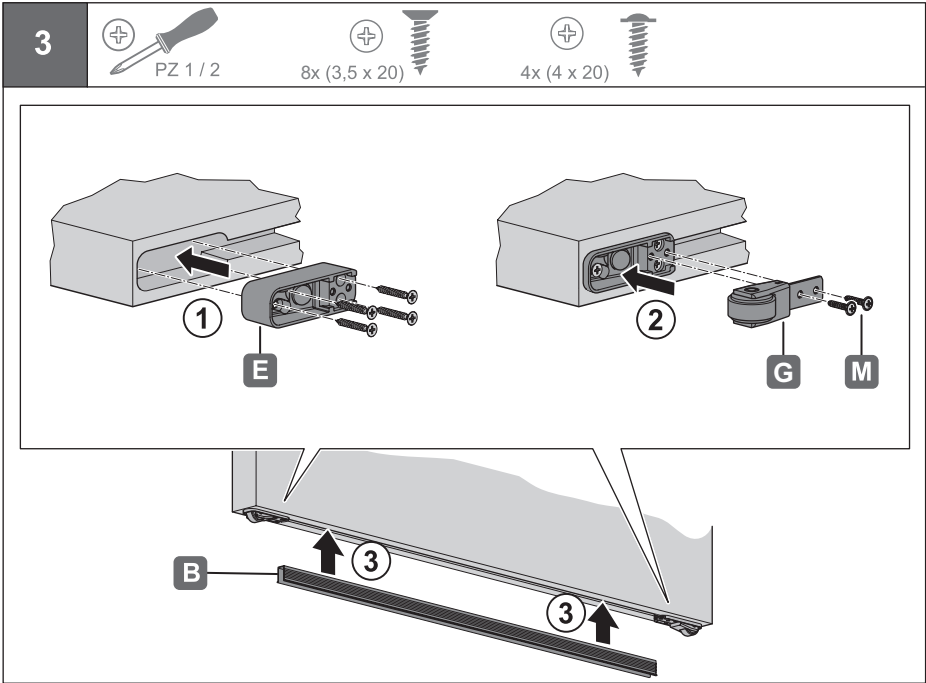

732.29.799