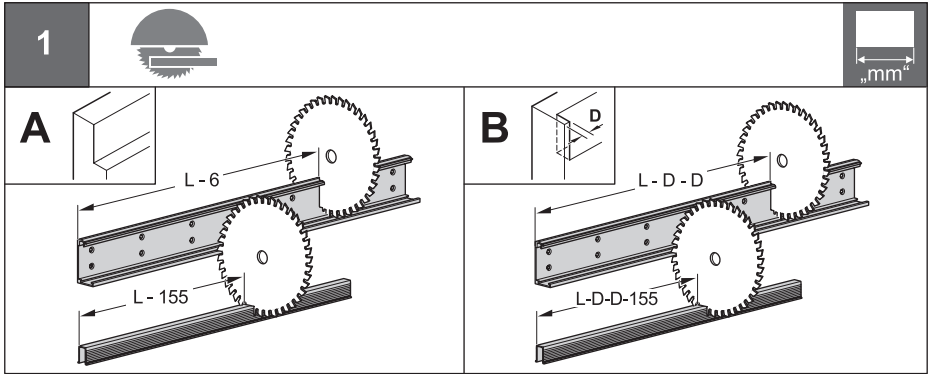

732.29.799

HDE 07.02.2022