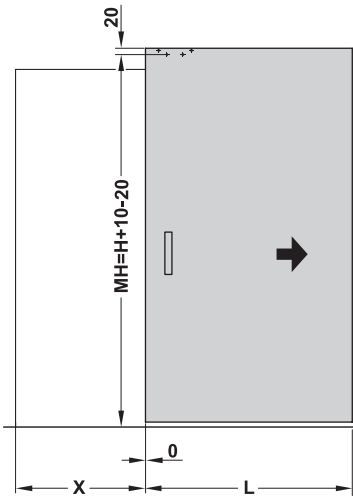

i

732.29.799

HDE 07.02.2022