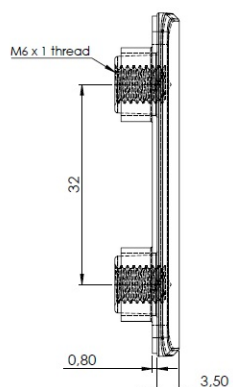

PRODUCT SHEET

Description:

Front Cover "Easy", F/Glass Door Fixing, Zamak, 55x30mm, Black, Incl. 2 Black SS PH Screws
M6x10mm + 2 Black PH Screws, M6x10x16mm & 1 Black PA6 Gasket - 0,8mm

Item number:

15.04.126-0

Units	Box	Carton	HS Code	Barcode
Pcs.	10	300	8302420090	 5704866488068

SISO A/S

Mileparken 11
DK-2740 Skovlunde
Denmark
VAT: DK 24786013

Phone +45 45 830 900

www.siso.dk
siso@siso.dk

Danske Bank
Nytorv Branch
Copenhagen
SWIFT: DABADKKK

Account no.
4180 3112 112936
IBAN Account
DK7230003112112936