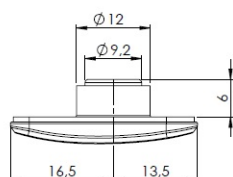

PRODUCT SHEET

Description:

Front Cover "Easy", F/Glass Door Fixing, Zamak, 55x30mm, Black, Incl. 2 Black SS PH Screws
M6x10mm + 2 Black PH Screws, M6x10x16mm & 1 Black PA6 Gasket - 0,8mm

Item number:

15.04.126-0

Units	Box	Carton	HS Code	Barcode
Pcs.	10	300	8302420090	 5704866488068

SISO A/S

Mileparken 11
DK-2740 Skovlunde
Denmark
VAT: DK 24786013

Phone +45 45 830 900

www.siso.dk
siso@siso.dk

Danske Bank
Nytorv Branch
Copenhagen
SWIFT: DABADKKK

Account no.
4180 3112 112936
IBAN Account
DK7230003112112936