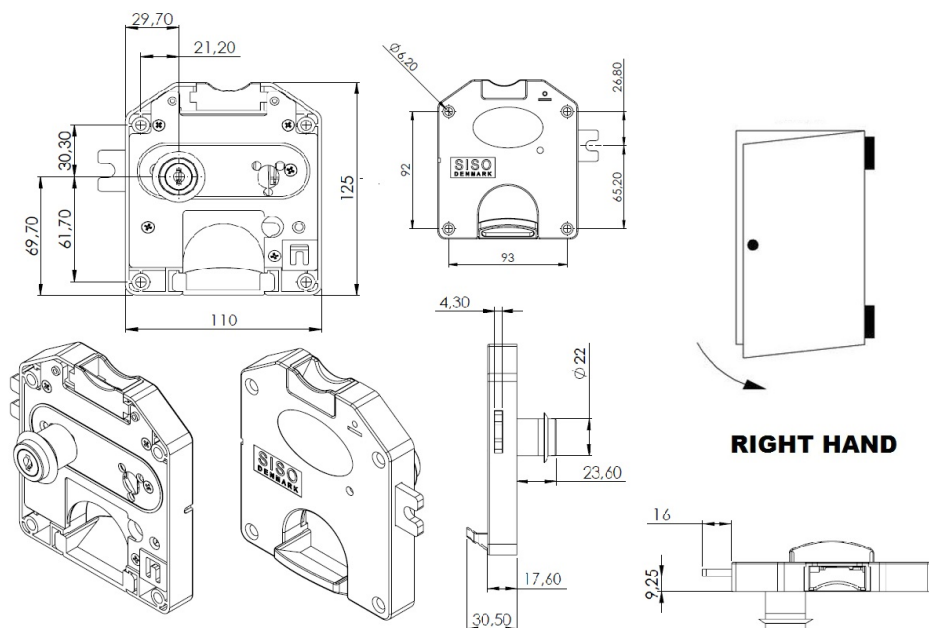

PRODUCT SHEET

Description:

Coin Lock F/1 Euro,W/MIC System #01,CPL, RH,Snake SISO Metal Keys, Black Plastic Body, Coin Entrance & Exit All Blue, Plastic, W/SISO Logo on Lock Body, w/Chrome Plated Rosette,, Included 1 Master Key + MIC Key Pr. Inner Box

Item number:

14.60.249-1

Units	Box	Carton	HS Code	Barcode
Pcs.	6	48	8301300000	
				5704866051811

SISO A/S

Mileparken 11
DK-2740 Skovlunde
Denmark
VAT: DK 24786013

Phone +45 45 830 900

www.siso.dk
siso@siso.dk