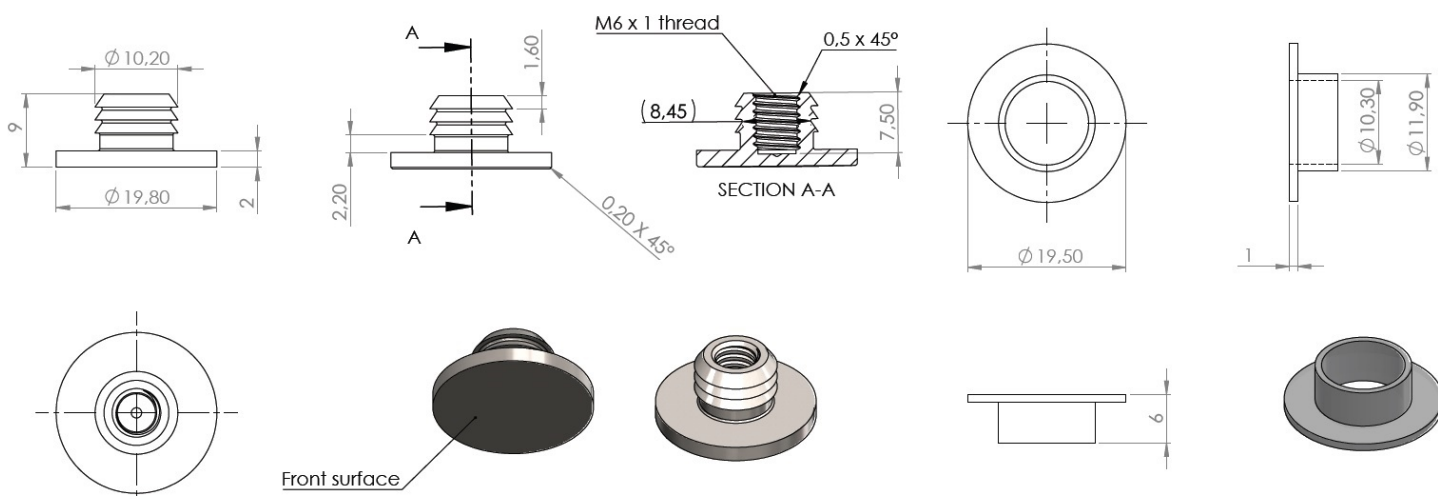

PRODUCT SHEET

Description:

Fixing Cap "Easy" F/Wood or Glass, SS-304 Brushed, M6, $\phi 20 \times 9$ mm, Incl. Plastic Washer, White POM, Drill: $\phi 12$ mm

Item number:

15.04.120-0

Units	Box	Carton	HS Code	Barcode
Pcs.	10	500	8302100090	
				5704866484930