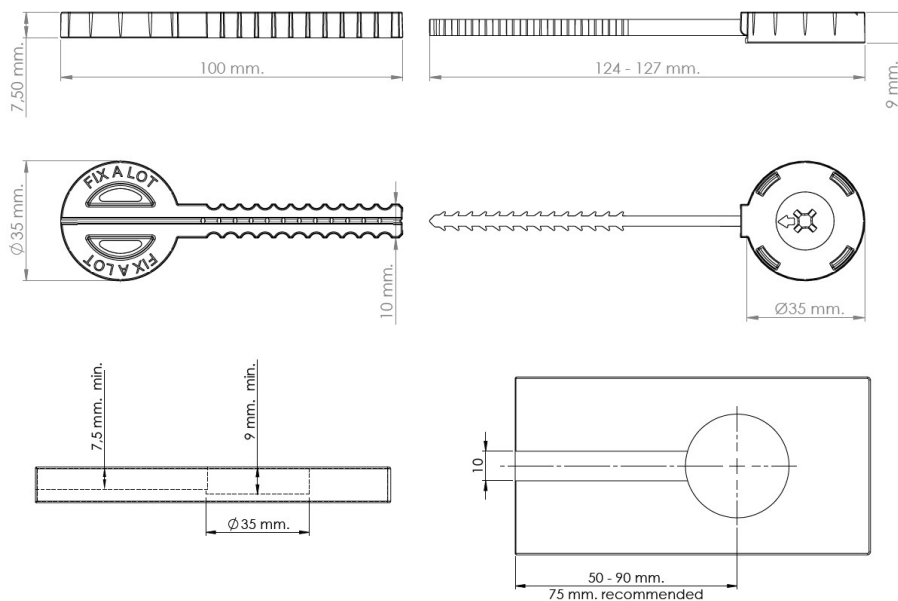

# PRODUCT SHEET

## Description:

Worktop Connector "Fix-A-Lot",  $\varnothing 35 \times 127 \times 9$ mm, POM-Grey, 1 Set = 1 Male + 1 Female Part

## Item number:

11.04.470-0

Units	Box	Carton	HS Code	Barcode
Set	100/10	1000	3926909790	 5704866494335