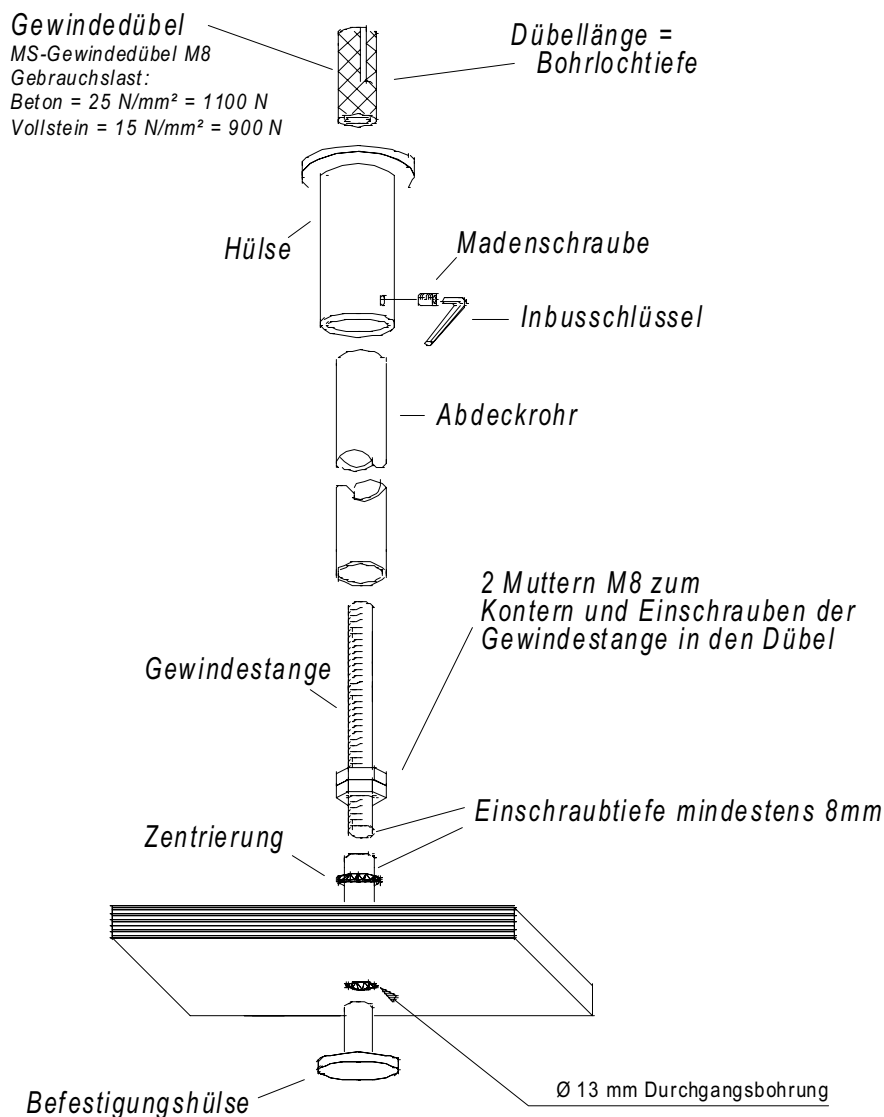

# Montageanleitung für Deckenabhängung

Assembly instruction  
for ceiling lowering system

# HÄFELE

article number 828.55.005, 828.55.007,  
828.55.010, 828.55.090,  
828.55.205, 828.55.207,  
828.55.210, 828.55.220,  
828.55.290, 828.55.905,  
828.55.907, 828.55.910,  
828.55.990