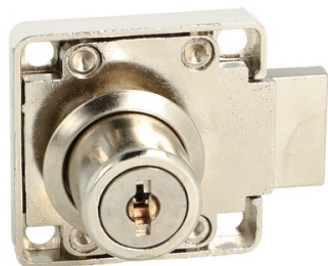

PRODUCT SHEET

Description:

Rim Lock 850, $\varnothing 19 \times 22 \text{mm}$, Left, NPL, CK SISO

Item number:

14.01.070-0

Units	Box	Carton	HS Code	Barcode
Pcs.	12	240	8301300000	
				5704866032568

LEFT