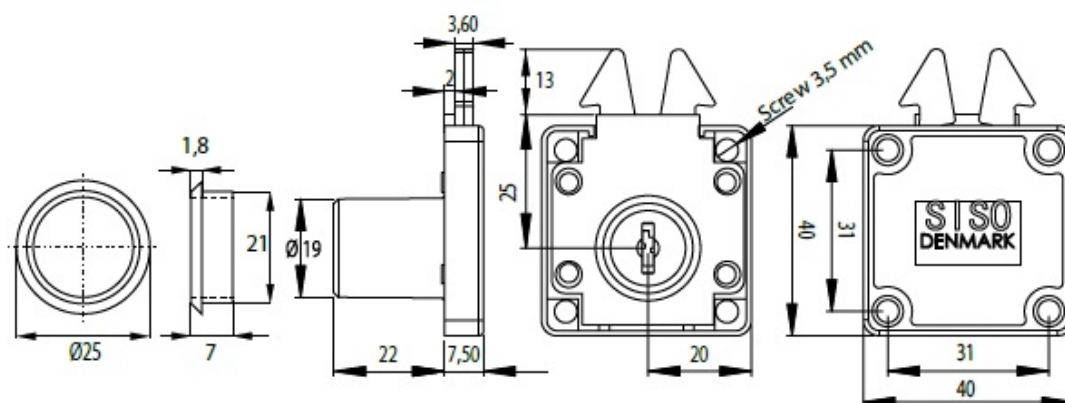

PRODUCT SHEET

Description:

Roll Blind Lock 855, $\varnothing 19 \times 22$ mm, NPL, CK SISO, W/Flat Striking Plate

Item number:

14.01.450-1

Units	Box	Carton	HS Code	Barcode
Pcs.	12	120	8301300000	
5704866033466				