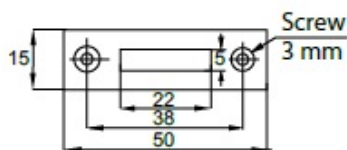

PRODUCT SHEET

Description:

Roll Blind Lock 855, $\varnothing 19 \times 22$ mm, NPL, CK SISO, W/Flat Striking Plate

Item number:

14.01.450-1

Units	Box	Carton	HS Code	Barcode
Pcs.	12	120	8301300000	
5704866033466				