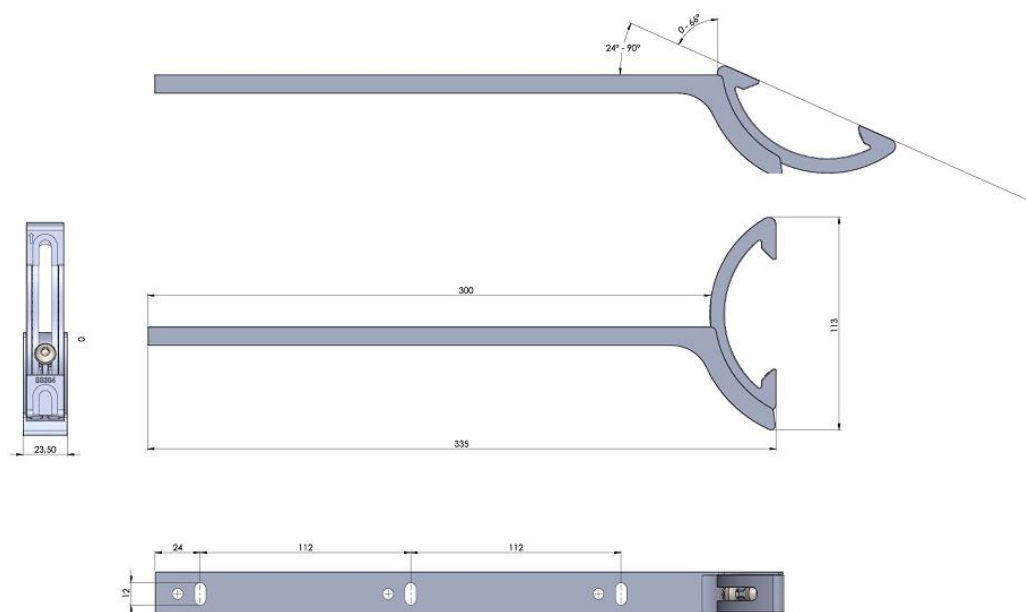

# PRODUCT SHEET

## Description:

Shelf Bracket "Slope", SS-304 Brushed, For Sloping Walls from 0-66 Degree, F/Glass & Wood Shelves, Incl.: 2 Socket Screws M6x8mm DIN 7984, 2 x CSK Chipboard Screws, 5x50mm, 2 Plastic Wall Plugs ø8x50mm, 1 x 4mm L-shaped Hex, Key, 2 Flat Washers, 3 x Suction Pads F/Glass Shelves

## Item number:

22.02.800-0

Units	Box	Carton	HS Code	Barcode
Pcs.	1	36	8302500000	
				5704866466493