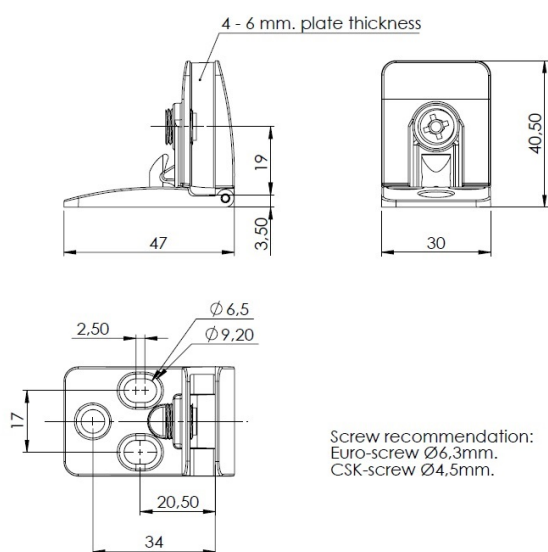

## Description:

Glass Door Hinge "Square II" Top+Bottom, CPL, Inset Doors, F/Glass Thickness 4-6mm. 1 Zamak Screw W/PVC Tip, Catch Made, Of ABS Plastic

## Item number:

15.06.210-5

Units	Box	Carton	HS Code	Barcode
Pair	10	100	8302100090	 5704866492485