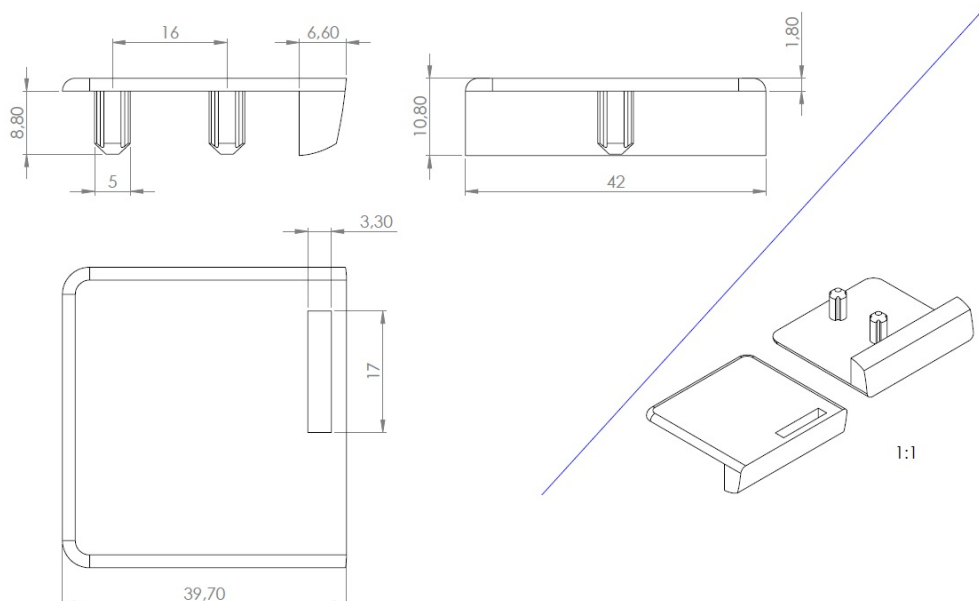

PRODUCT SHEET

Description:

Edge Striker F/Double Door Lock "Square", Black Anodized, W/ Knock In Pins $\varnothing 5 \times 9 \text{mm}$

Item number:

14.09.567-0

Units	Box	Carton	HS Code	Barcode
Pcs.	10	200	8301600090	 5704866049511