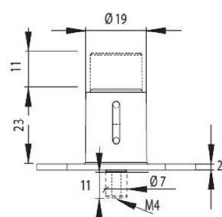

PRODUCT SHEET

Description:

Push Button Lock 1003, $\varnothing 19 \times 23 \text{ mm}$, NPL, CK SISO

Item number:

14.03.030-2

Units	Box	Carton	HS Code	Barcode
Pcs.	12	240	8301300000	
5704866034517				

EXTRA ACCESSORIES