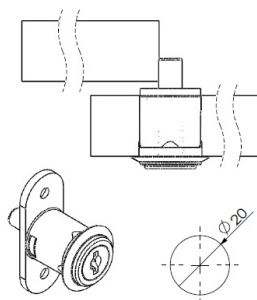

PRODUCT SHEET

Description:

Push Button Lock 1003, $\varnothing 19 \times 23 \text{ mm}$, NPL, CK SISO

Item number:

14.03.030-2

Units	Box	Carton	HS Code	Barcode
Pcs.	12	240	8301300000	
5704866034517				

EXTRA ACCESSORIES