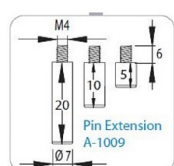

PRODUCT SHEET

Description:

Push Button Lock 1003, $\varnothing 19 \times 23 \text{ mm}$, NPL, CK SISO

Item number:

14.03.030-2

Units	Box	Carton	HS Code	Barcode
Pcs.	12	240	8301300000	
5704866034517				

EXTRA ACCESSORIES