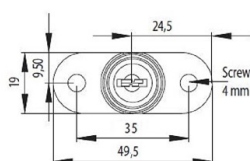

PRODUCT SHEET

Description:

Push Button Lock 1003, $\varnothing 19 \times 23 \text{ mm}$, NPL, CK SISO

Item number:

14.03.030-2

Units	Box	Carton	HS Code	Barcode
Pcs.	12	240	8301300000	
5704866034517				

EXTRA ACCESSORIES