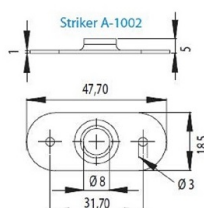

PRODUCT SHEET

Description:

Push Button Lock 1003, $\varnothing 19 \times 23 \text{ mm}$, NPL, CK SISO

Item number:

14.03.030-2

Units	Box	Carton	HS Code	Barcode
Pcs.	12	240	8301300000	
5704866034517				

EXTRA ACCESSORIES