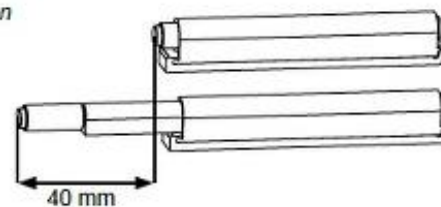

CHANGE OF EXTENSION LENGTH

In closed position, press the tab upwards or downwards to choose the length of extension

20 mm. extension

40 mm. extension

Mounting of latch