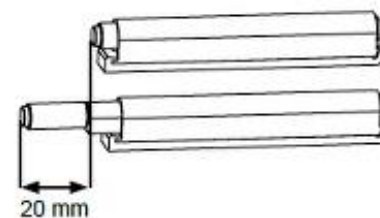

CHANGE OF EXTENSION LENGTH

In closed position, press the tab upwards or downwards to choose the length of extension

20 mm. extension

40 mm. extension

Mounting of latch