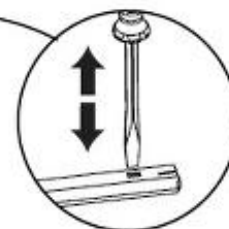

CHANGE OF EXTENSION LENGTH

In closed position, press the tab upwards or downwards to choose the length of extension

20 mm. extension

40 mm. extension

Mounting of latch