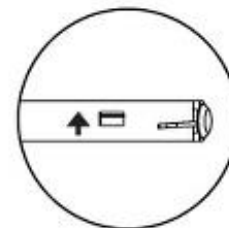

CHANGE OF EXTENSION LENGTH

In closed position, press the tab upwards or downwards to choose the length of extension

20 mm. extension

40 mm. extension

Mounting of latch