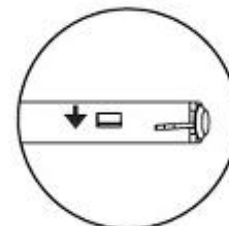

CHANGE OF EXTENSION LENGTH

In closed position, press the tab upwards or downwards to choose the length of extension

20 mm. extension

40 mm. extension

Mounting of latch