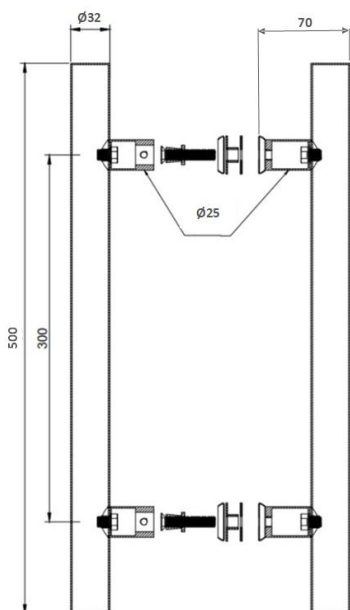

PRODUCT SHEET

Description:

Sauna Door Handle "Drava" Matt black, $\varnothing 32 \times 500$ mm, cc 300mm Wooden & Metal Matt Black Colour

Item number:

17.87.053-5

Units	Box	Carton	HS Code	Barcode
Set	1	1	8302415000	 5704866514415