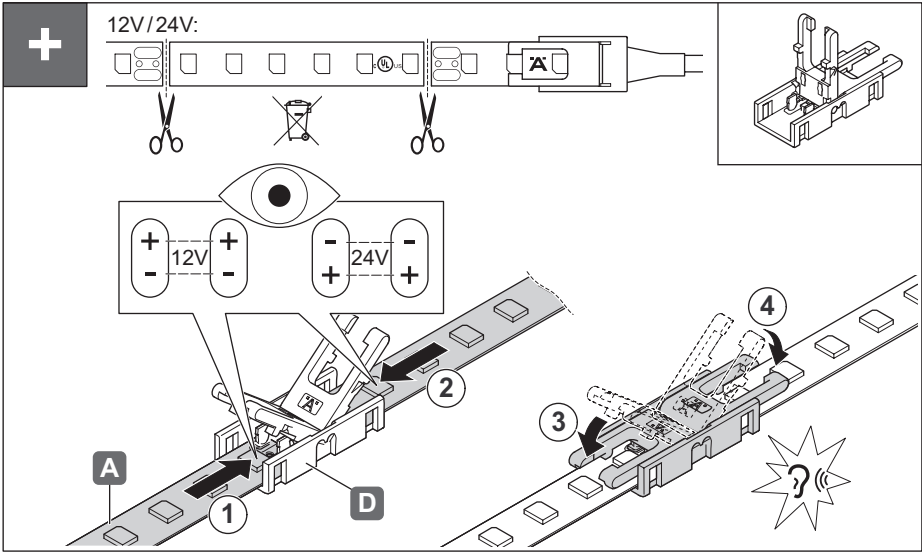

732.28.343

[WS186]

HDE 29.10.2024