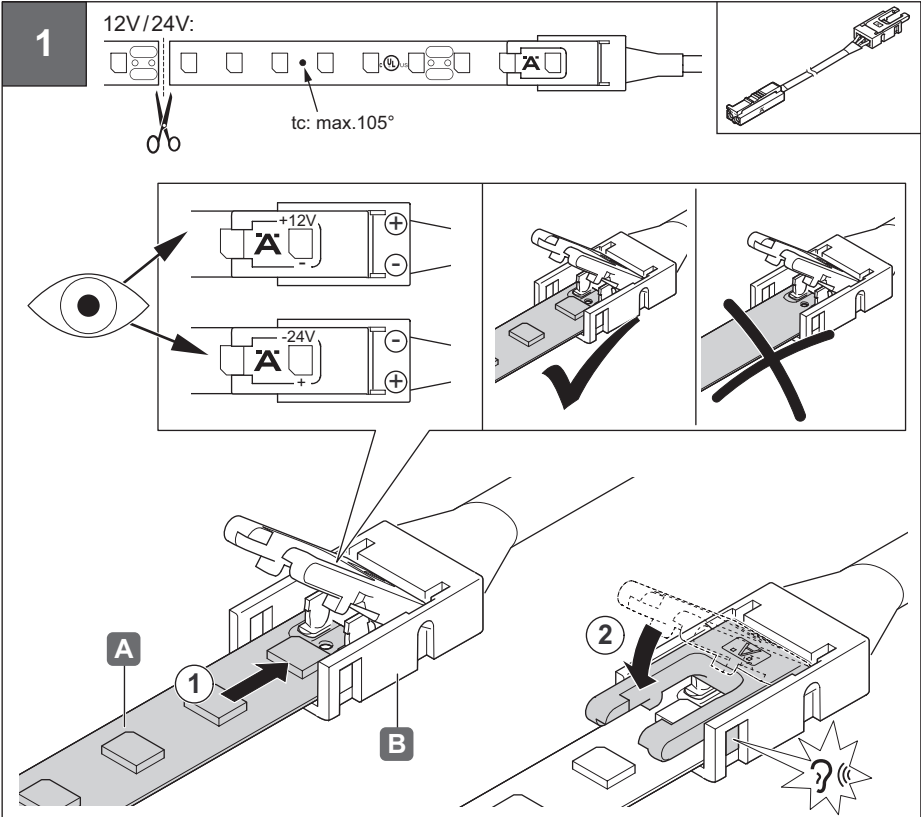

LED 2071	LED 3075	833.74.387	833.76.615-618	833.76.645-648
LED 2069	LED 3071	833.74.169	833.76.625-628	833.76.745-748
LED 2074	LED 3072	833.74.300-315	833.76.635-638	833.76.605-608
LED 2072	LED 3073	833.74.400-407	833.76.645-648	833.76.705-708
	LED 3074	833.74.455-458	833.76.655-658	833.76.615-618
	LED 3076	833.74.475-478	833.74.065-068	833.76.715-718
		833.75.200-207	833.74.165-168	833.76.625-628
		833.75.210-258	833.74.035-038	833.76.725-728
		833.74.035-038	833.74.135-138	833.76.635-638
		833.74.065-068	833.74.015-018	833.76.735-738
		833.74.005-008	833.74.115-118	833.76.655-658
		833.74.015-018	833.74.005-008	833.76.755-758
		833.76.605-608	833.74.105-108	

732.28.343

	12/24 V System	W/m	max. (m)				mm/in	T_A	
			20W	40W	60W	90W			
12V	LED2071	4.8	4.1	8.3	12.5		5000 x 8 x 1.3 196.85 x 0.31 x 0.05	-20C - +45C -4 - +113F	
	LED2069	4.8	4.1	8.3	12.5				
	LED2074	9.6	2.0	4.1	6.2				
	LED2072	2.4	8.3	16.6	25.0				
24V	LED3075	14.4	1.3	2.7	4.1	4.9			50000 x 8 x 1.3 1968.5 x 0.31 x 0.05
	LED3071	4.8	4.1	8.3	12.5	18.7			
	LED3072	2.4	8.3	16.6	25.0	37.5			
	LED3074	9.6	2.0	4.1	6.25	7.3			
	LED3073	14.4	1.3	2.7	4.1	4.9			
	LED3076	19.2	2.0	2.0	3.1	4.4*			

* Mount with aluminium profile necessary

+

x	12V
100 / 3.93	833.93.736
500 / 19.68	833.95.701
2000 / 78.74	833.95.700

x	24V
100 / 3.93	833.75.743
500 / 19.68	833.95.707
2000 / 78.74	833.95.706

[WS186]

+

x	12/24V
50 / 1.96	833.89.191
500 / 19.68	833.89.192
2000 / 78.74	833.89.193

833.89.206

833.89.187

HDE 29.10.2024

732.28.343

[WS186]

HDE 29.10.2024