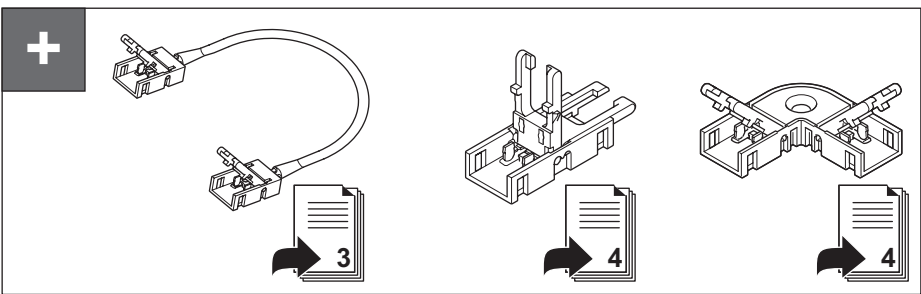

LED 2071	LED 3075	833.74.387	833.76.615-618	833.76.645-648
LED 2069	LED 3071	833.74.169	833.76.625-628	833.76.745-748
LED 2074	LED 3072	833.74.300-315	833.76.635-638	833.76.605-608
LED 2072	LED 3073	833.74.400-407	833.76.645-648	833.76.705-708
	LED 3074	833.74.455-458	833.76.655-658	833.76.615-618
	LED 3076	833.74.475-478	833.74.065-068	833.76.715-718
		833.75.200-207	833.74.165-168	833.76.625-628
		833.75.210-258	833.74.035-038	833.76.725-728
		833.74.035-038	833.74.135-138	833.76.635-638
		833.74.065-068	833.74.015-018	833.76.735-738
		833.74.005-008	833.74.115-118	833.76.655-658
		833.74.015-018	833.74.005-008	833.76.755-758
		833.76.605-608	833.74.105-108	

732.28.343

	12/24 V System	W/m	max. (m)				mm/in	T_A	
			20W	40W	60W	90W			
12V	LED2071	4.8	4.1	8.3	12.5		5000 x 8 x 1.3 196.85 x 0.31 x 0.05	-20C - +45C -4 - +113F	
	LED2069	4.8	4.1	8.3	12.5				
	LED2074	9.6	2.0	4.1	6.2				
	LED2072	2.4	8.3	16.6	25.0				
24V	LED3075	14.4	1.3	2.7	4.1	4.9			50000 x 8 x 1.3 1968.5 x 0.31 x 0.05
	LED3071	4.8	4.1	8.3	12.5	18.7			
	LED3072	2.4	8.3	16.6	25.0	37.5			
	LED3074	9.6	2.0	4.1	6.25	7.3			
	LED3073	14.4	1.3	2.7	4.1	4.9			
	LED3076	19.2	2.0	2.0	3.1	4.4*			

* Mount with aluminium profile necessary

+

x	12V
100 / 3.93	833.93.736
500 / 19.68	833.95.701
2000 / 78.74	833.95.700

x	24V
100 / 3.93	833.75.743
500 / 19.68	833.95.707
2000 / 78.74	833.95.706

[WS186]

+

x	12/24V
50 / 1.96	833.89.191
500 / 19.68	833.89.192
2000 / 78.74	833.89.193

833.89.206

833.89.187

HDE 29.10.2024

732.28.343

[WS186]

HDE 29.10.2024