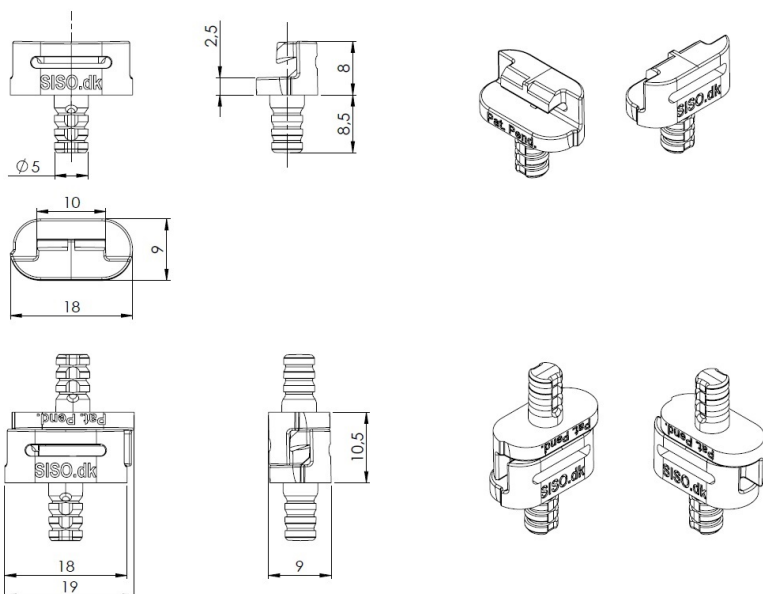

## Description:

Slide-on Connector "Temari", W/ø5x9mm Dowel, Grey PC, Uni- versal

## Item number:

11.04.560-0

Units	Box	Carton	HS Code	Barcode
Pcs.	100	12500	3926909790	 5704866510509