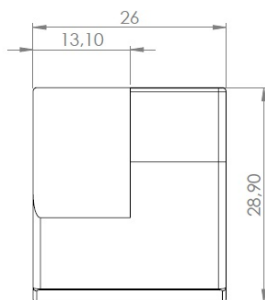

## Description:

Glass Door Handle "Square", F/Double Doors, L+R, Black Anod, F/Glass Thickness 4-6mm, 1 Zamak Screw W/PVC Tip & 1 Zamak, Screw W/ø5x3,5mm

## Item number:

17.40.082-0

Units	Box	Carton	HS Code	Barcode
Pair	10	100	8302420090	 5704866072182

Changed from 6.00 mm. to 6.20 mm. 23-04-2012

Screws needed - not on drawing!  
One side shown