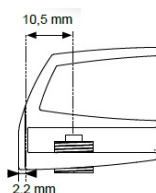

## Description:

Glass Door Handle "Square", F/Double Doors, L+R, Black Anod, F/Glass Thickness 4-6mm, 1 Zamak Screw W/PVC Tip & 1 Zamak, Screw W/ø5x3,5mm

## Item number:

17.40.082-0

Units	Box	Carton	HS Code	Barcode
Pair	10	100	8302420090	 5704866072182

Changed from 6.00 mm. to 6.20 mm. 23-04-2012

Screws needed - not on drawing!  
One side shown