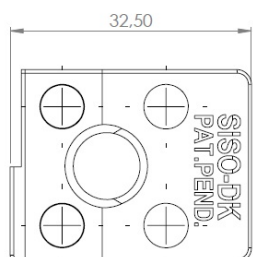

## Description:

Glass Door Handle "Square", F/Double Doors, L+R, Black Anod, F/Glass Thickness 4-6mm, 1 Zamak Screw W/PVC Tip & 1 Zamak, Screw W/ø5x3,5mm

## Item number:

17.40.082-0

Units	Box	Carton	HS Code	Barcode
Pair	10	100	8302420090	 5704866072182

Changed from 6.00 mm. to 6.20 mm. 23-04-2012

Screws needed - not on drawing!  
One side shown