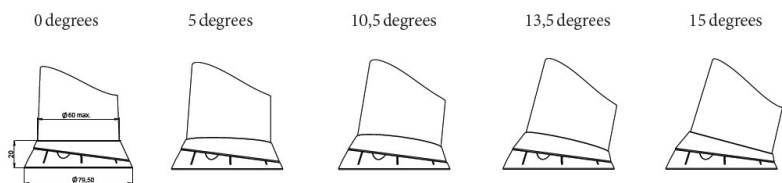

PRODUCT SHEET

Description:

"Twist 'n Turn" Leg Connector, M10, Black PA, W/Angle Adjustment in 5 Positions - 0, 5, 5, 10, 5, 13, 5 or 15 Degree, Max Leg, Size $\phi 60$ mm, For M10 Hangerbolt

Item number:

06.11.130-0

Units	Box	Carton	HS Code	Barcode
Set	4	180	3926909790	 5704866479707

PATENTED