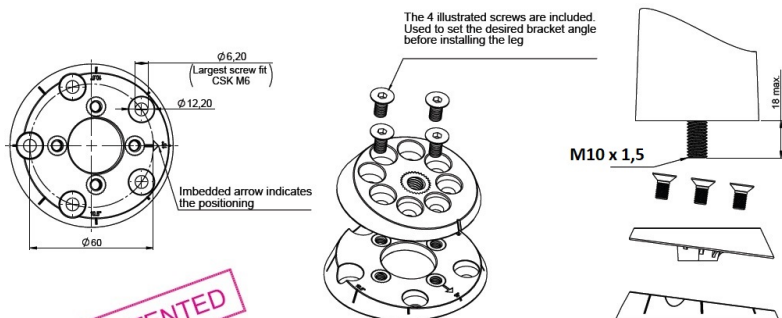

PRODUCT SHEET

Description:

"Twist 'n Turn" Leg Connector, M10, Black PA, W/Angle Adjustment in 5 Positions - 0, 5, 5, 10, 5, 13, 5 or 15 Degree, Max Leg, Size $\phi 60$ mm, For M10 Hangerbolt

Item number:

06.11.130-0

Units	Box	Carton	HS Code	Barcode
Set	4	180	3926909790	 5704866479707

PATENTED