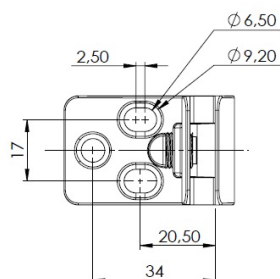

PRODUCT SHEET

Description:

Glass Door Hinge "Square II", Centre, CPL, Universal, F/Inset Doors, F/Glass Thickness 4-6mm, 1 Zamak Screw W/PVC Tip,, Catch Made of ABS Plastic

Item number:

15.06.280-0

| Units | Box | Carton | HS Code | Barcode |
|-------|-----|--------|------------|--|
| Pcs. | 10 | 100 | 8302100090 |  |
| | | | | 5704866439442 |

Screw recommendation:
Euro-screw Ø6,3mm.
CSK-screw Ø4,5mm.

SISO A/S

Mileparken 11
DK-2740 Skovlunde
Denmark
VAT: DK 24786013

Phone +45 45 830 900

www.siso.dk
siso@siso.dk

Danske Bank
Nytorv Branch
Copenhagen
SWIFT: DABADKKK