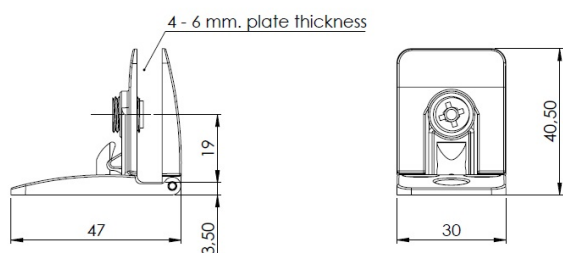

PRODUCT SHEET

Description:

Glass Door Hinge "Square II", Centre, CPL, Universal, F/Inset Doors, F/Glass Thickness 4-6mm, 1 Zamak Screw W/PVC Tip,, Catch Made of ABS Plastic

Item number:

15.06.280-0

| Units | Box | Carton | HS Code | Barcode |
|-------|-----|--------|------------|--|
| Pcs. | 10 | 100 | 8302100090 |  |
| | | | | 5704866439442 |

Screw recommendation:
Euro-screw Ø6,3mm.
CSK-screw Ø4,5mm.

SISO A/S

Mileparken 11
DK-2740 Skovlunde
Denmark
VAT: DK 24786013

Phone +45 45 830 900

www.siso.dk
siso@siso.dk

Danske Bank
Nytorv Branch
Copenhagen
SWIFT: DABADKKK