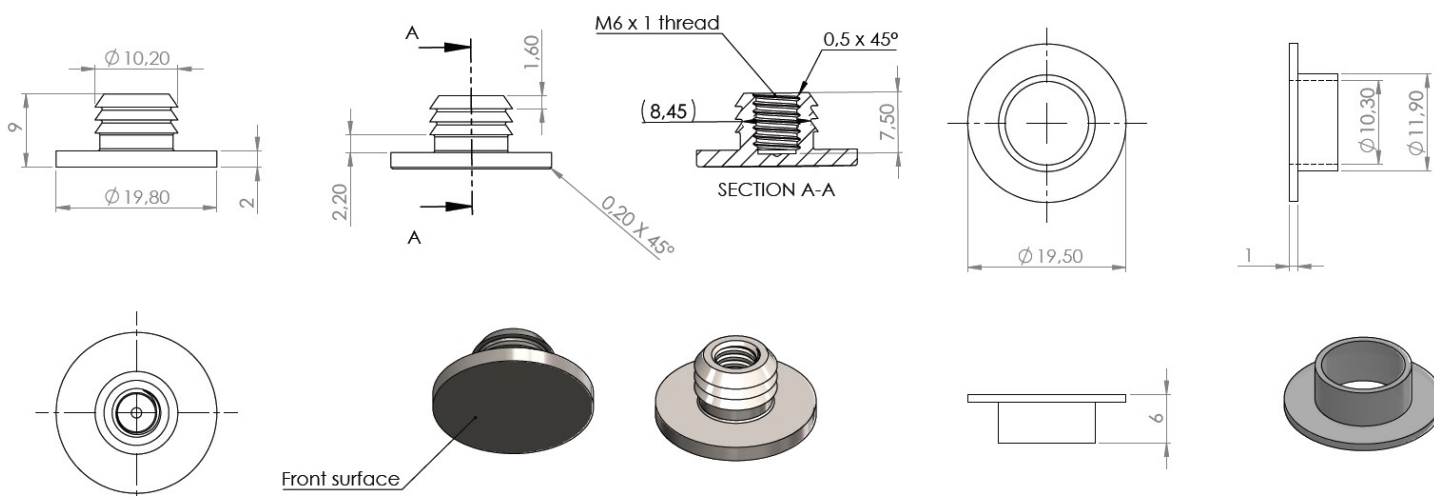

PRODUCT SHEET

Description:

Fixing Cap "Easy" F/Wood or Glass, SS-304 Black, M6, $\varnothing 20 \times 9$ mm, Incl. Plastic Washer, Black POM, Drill: $\varnothing 12$ mm

Item number:

15.04.121-0

Units	Box	Carton	HS Code	Barcode
Pcs.	10	500	8302100090	
				5704866489652