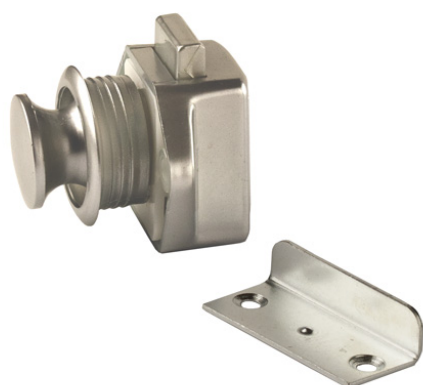

PRODUCT SHEET

Description:

Push Lock W/Knob+Rosette, F/16mm Plastic, Alu Colour, Incl. L-Shaped Metal Striker, NPL, 4 NPL
Chipboard Screws $\varnothing 3 \times 15 \text{mm}$

Item number:

14.03.050-1

Units	Box	Carton	HS Code	Barcode
Pcs.	25	500	8301300000	 5704866034661

SISO A/S

Mileparken 11
DK-2740 Skovlunde
Denmark
VAT: DK 24786013

Phone +45 45 830 900

www.siso.dk
siso@siso.dk

Danske Bank
Nytorv Branch
Copenhagen
SWIFT: DABADKKK

Account no.
4180 3112 112936
IBAN Account
DK7230003112112936