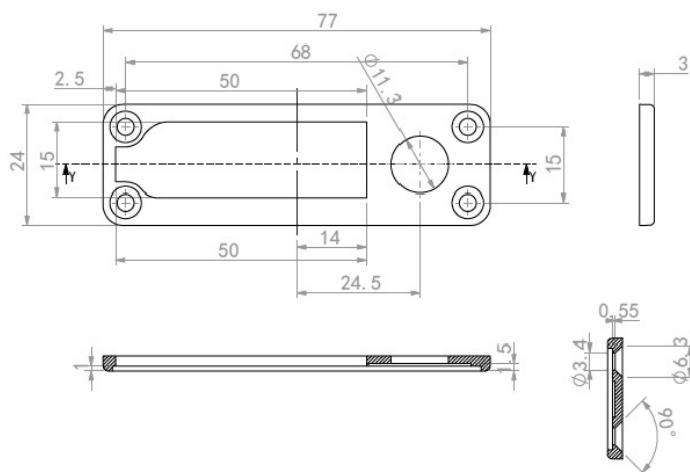

PRODUCT SHEET

Description:

Back Plate, Black Plastic, F/Lock M906 & M901, F/Wood, W/4 Screws (ø3 x 20 mm & 4 Screws in ø3 x 16 mm), F/Wood, Thickness, 14 - 19 mm, Size: 77x24x3mm

Item number:

14.08.245-9

Units	Box	Carton	HS Code	Barcode
Pcs.	50	500	3926300090	
				5704866500258