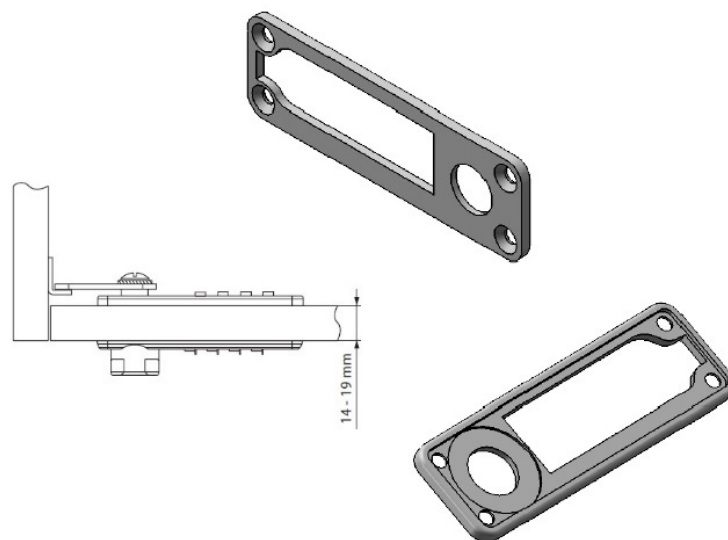

PRODUCT SHEET

Description:

Back Plate, Black Plastic, F/Lock M906 & M901, F/Wood, W/4 Screws (ø3 x 20 mm & 4 Screws in ø3 x 16 mm), F/Wood, Thickness, 14 - 19 mm, Size: 77x24x3mm

Item number:

14.08.245-9

Units	Box	Carton	HS Code	Barcode
Pcs.	50	500	3926300090	
				5704866500258