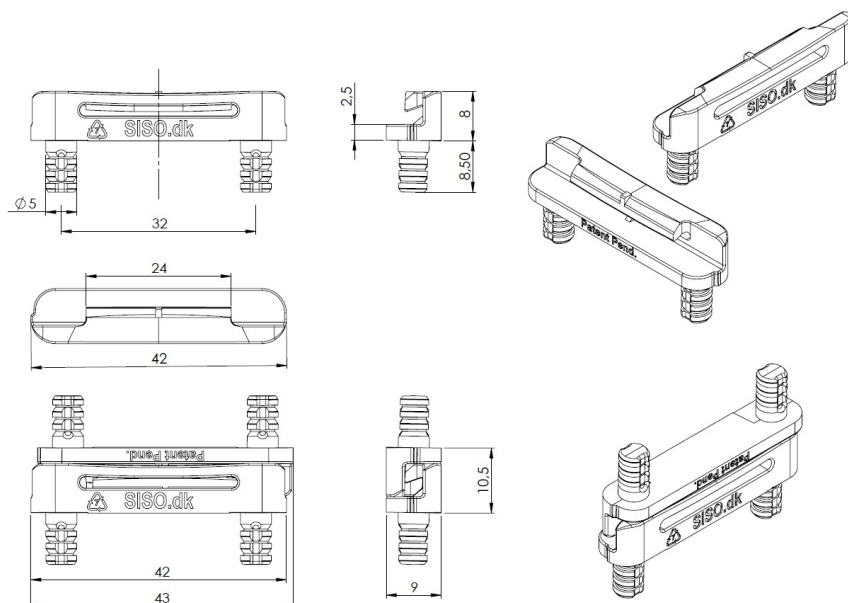

PRODUCT SHEET

Description:

Slide-on Connector "Maki", W/ø5x9mm Dowels, cc: 32mm, Grey PC, Universal

Item number:

11.04.565-0

Units	Box	Carton	HS Code	Barcode
Pcs.	100	5000	3926909790	
				5704866510516

SISO A/S