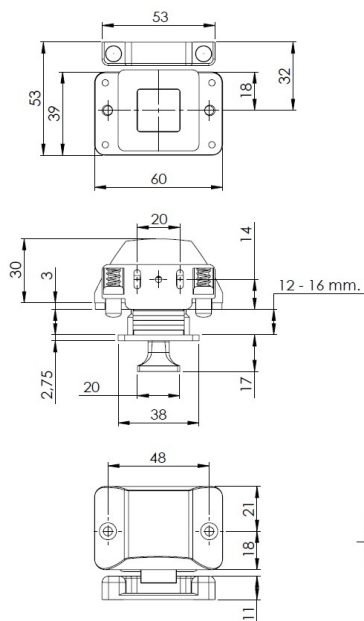

PRODUCT SHEET

Description:

Push Lock "RV", F/12-16 mm, CPL, Square Zamak Knob & Grey ABS Housing, Incl. Grey ABS Striker W/Spring Tension & 3mm, Panel Reduction Spacer in Grey ABS

Item number:

14.03.065-0

Units	Box	Carton	HS Code	Barcode
Pcs.	10	100	8301300000	
				5704866512961

Illustrated below in open position.

Distance plate to be used by 12 - 13 mm. installation

Illustrated above in locked position.

SISO A/S