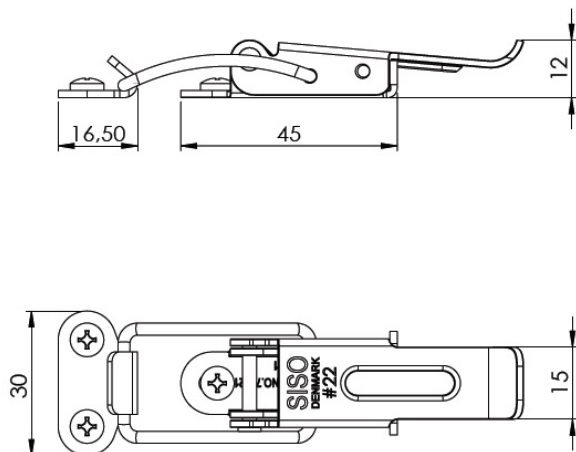

PRODUCT SHEET

Description:

Table Catch #22, Steel, Black, (1 Set = 1 x Toggle + 1 x Hook)

Item number:

24.02.999-1

Units	Box	Carton	HS Code	Barcode
Set	100	600	8302420090	
5704866500746				

Notice:
All measurements are guidelines.