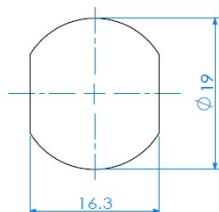

PRODUCT SHEET

Description:

Cam Lock 1916A, 90DG, Straight Cam No. A01, CPL, CK SISO

Item number:

14.04.468-0

Units	Box	Carton	HS Code	Barcode
Pcs.	12	240	8301300000	
				5704866041652

L1=16mm
L2=20mm
L3=25mm
L4=30mm