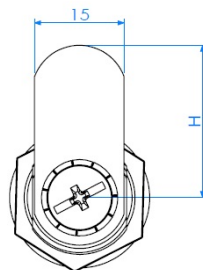

PRODUCT SHEET

Description:

Cam Lock 1916A, 90DG, Straight Cam No. A01, CPL, CK SISO

Item number:

14.04.468-0

Units	Box	Carton	HS Code	Barcode
Pcs.	12	240	8301300000	
				5704866041652

L1=16mm
L2=20mm
L3=25mm
L4=30mm