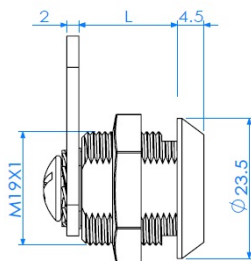

PRODUCT SHEET

Description:

Cam Lock 1916A, 90DG, Straight Cam No. A01, CPL, CK SISO

Item number:

14.04.468-0

Units	Box	Carton	HS Code	Barcode
Pcs.	12	240	8301300000	
				5704866041652

L1=16mm
L2=20mm
L3=25mm
L4=30mm